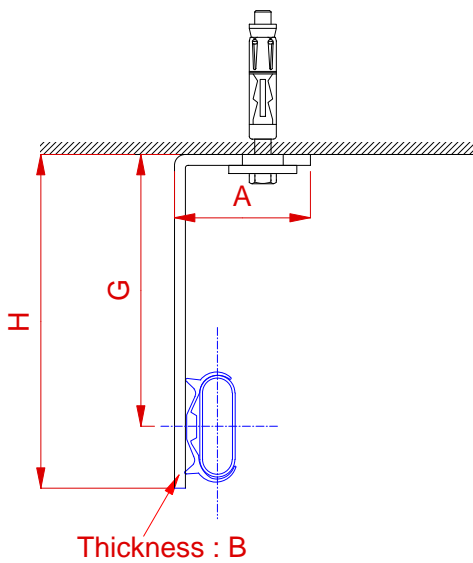

# FIXED LADDER Attachments

Model "150"

Model "180"

Model "200"

Dimensions		
A	100mm	3 15/16"
B	6mm	1/4"
C	150 ± 15 mm	6" ± 19/32"
D	195mm	7 11/16"
E	180 ± 15 mm	7" ± 19/32"
F	225mm	8 7/8"
G	200 ± 15 mm	7 7/8" ± 19/32"
H	245mm	9 5/8"