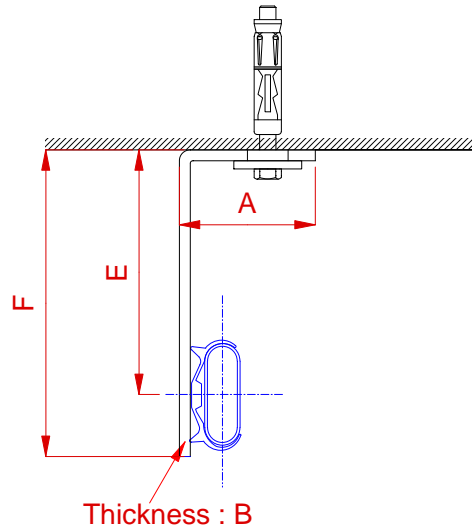

# FIXED LADDER Attachments

Model "150"

Model "180"

Model "200"

Dimensions		
A	100mm	3 15/16"
B	6mm	1/4"
C	150 ± 15 mm	6" ± 19/32"
D	195mm	7 11/16"
E	180 ± 15 mm	7" ± 19/32"
F	225mm	8 7/8"
G	200 ± 15 mm	7 7/8" ± 19/32"
H	245mm	9 5/8"