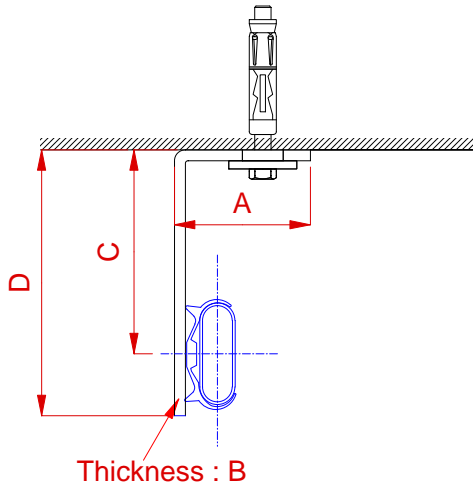

# FIXED LADDER Attachments

Model "150"

Model "180"

Model "200"

Dimensions		
A	100mm	3 15/16"
B	6mm	1/4"
C	150 ± 15 mm	6" ± 19/32"
D	195mm	7 11/16"
E	180 ± 15 mm	7" ± 19/32"
F	225mm	8 7/8"
G	200 ± 15 mm	7 7/8" ± 19/32"
H	245mm	9 5/8"