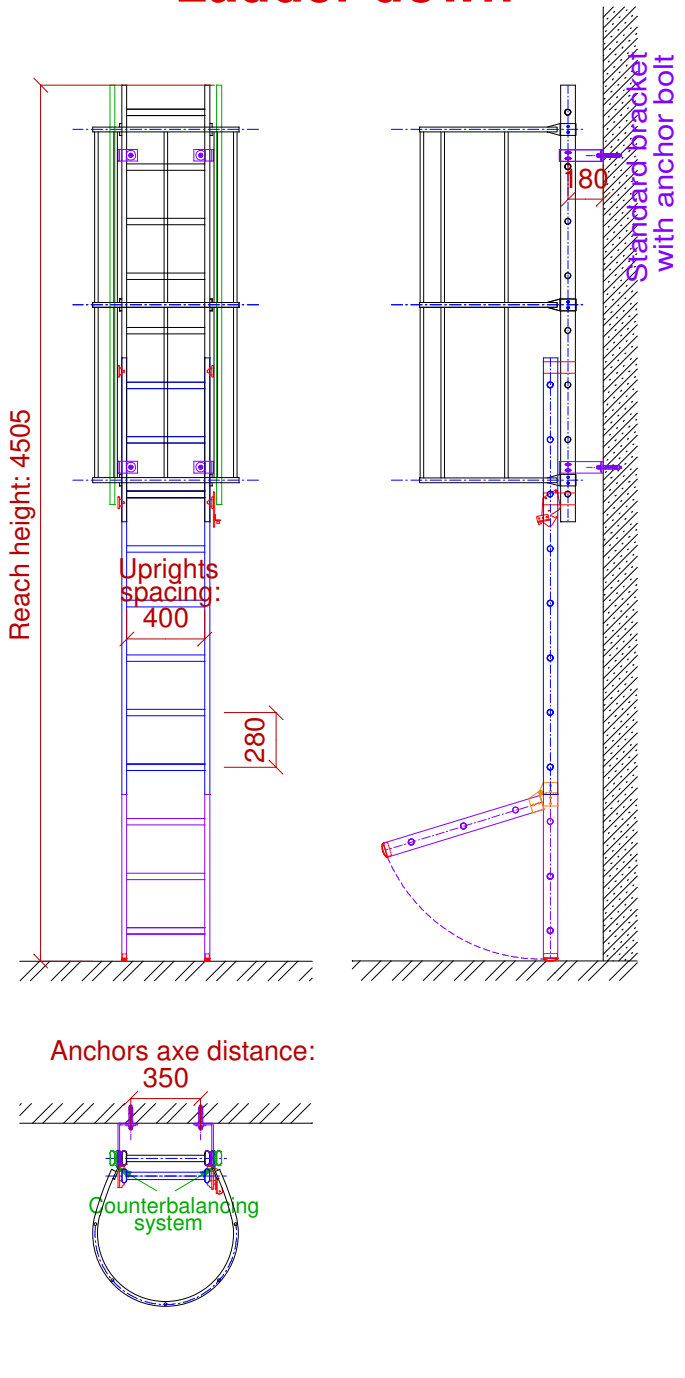

FLIP-01 DROP-DOWN LADDER with CAGE and standard BRACKETS

Ladder down

Ladder up

Opening of the ladder from below only

DO NOT COPY

© Jomy

ALL RIGHTS RESERVED

JOMY®