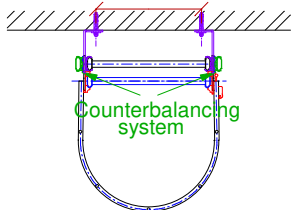

SINGLE-02 DROP-DOWN LADDER with CAGE and standard BRACKETS

Ladder down

Anchors axe distance: 21 3/4"

Ladder up

DO NOT COPY

© Jomy

ALL RIGHTS RESERVED

JOMY®