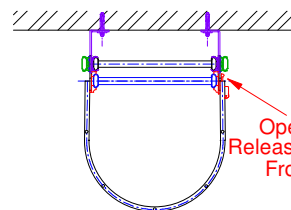

SINGLE-02 DROP-DOWN LADDER with CAGE and standard BRACKETS

Ladder down

Anchors axe distance: 21 3/4"

Ladder up

DO NOT COPY

© Jomy

ALL RIGHTS RESERVED

JOMY®