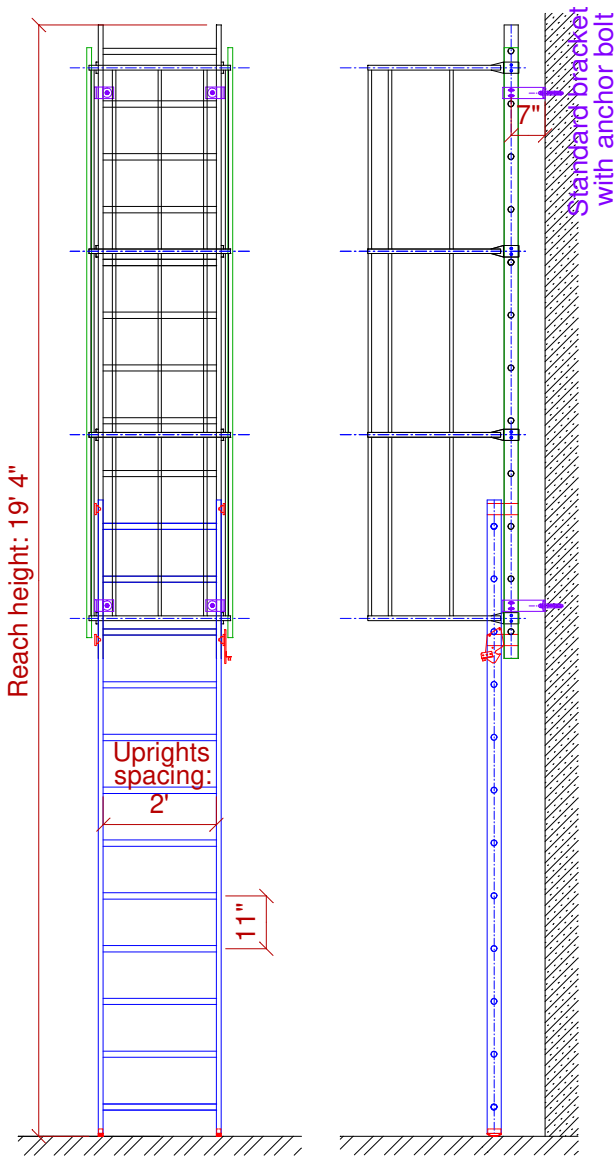

SINGLE-02 DROP-DOWN LADDER with CAGE and standard BRACKETS

Ladder down

Anchors axe distance: 21 3/4"

Ladder up

DO NOT COPY

© Jomy

ALL RIGHTS RESERVED

JOMY®