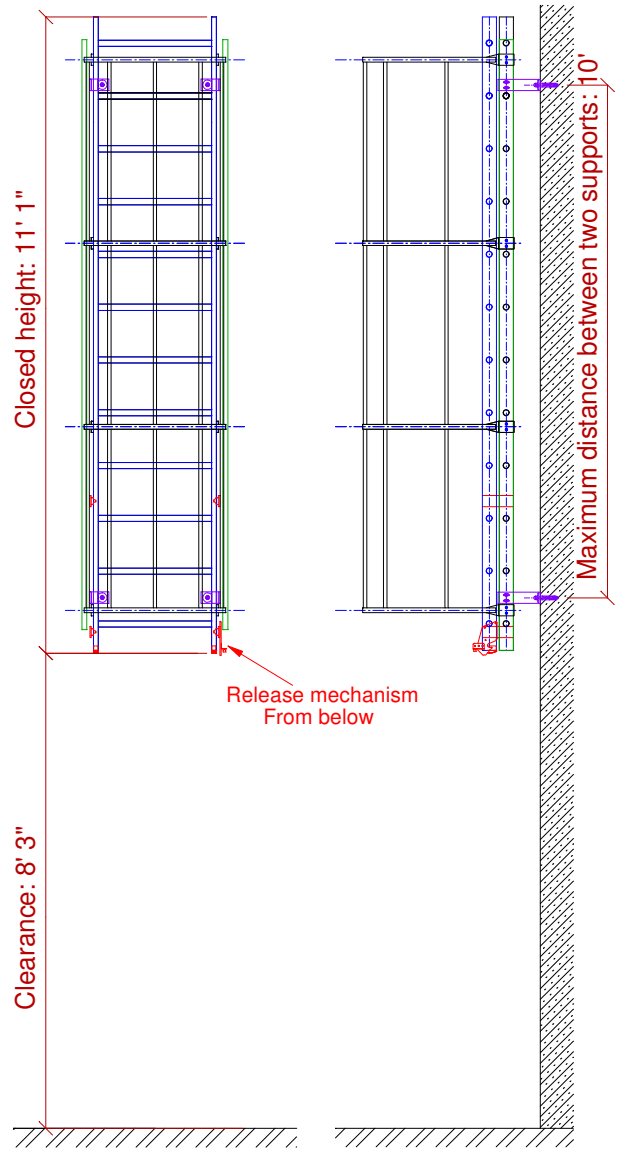

SINGLE-02 DROP-DOWN LADDER with CAGE and standard BRACKETS

Ladder down

Anchors axe distance: 21 3/4"

Ladder up

DO NOT COPY

© Jomy

ALL RIGHTS RESERVED

JOMY®