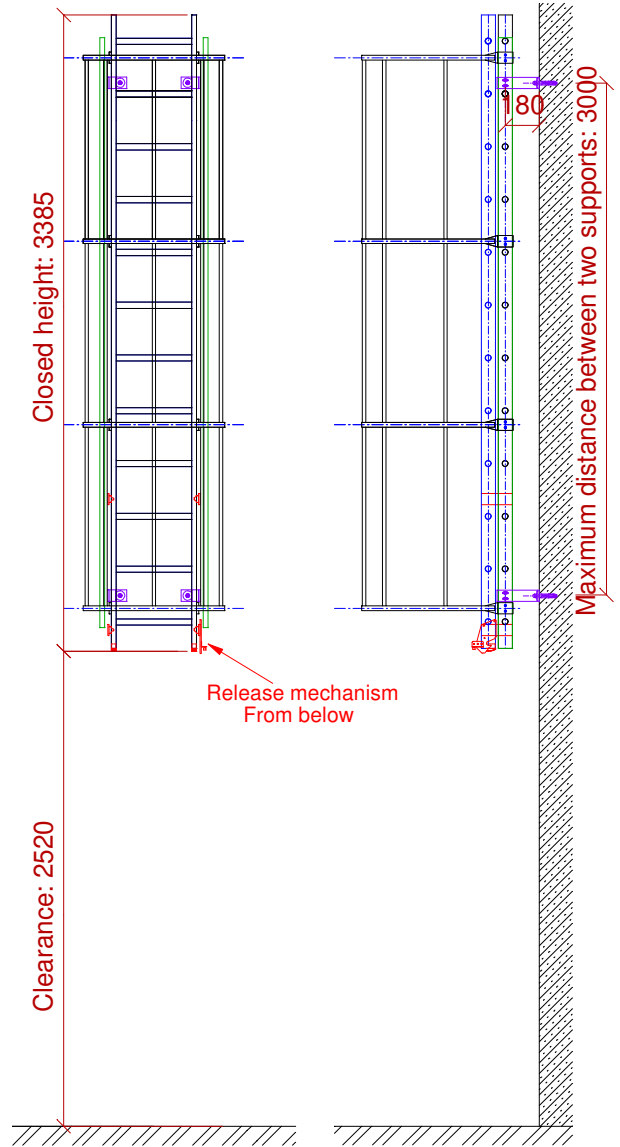

Ladder up

DO NOT COPY

© Jomy

ALL RIGHTS RESERVED

JOMY®