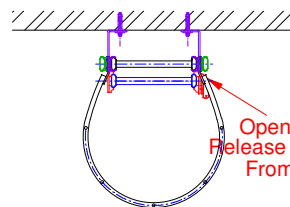

SINGLE-02 DROP-DOWN LADDER with CAGE and standard BRACKETS

Anchors axe distance: 350

Ladder up

DO NOT COPY

© Jomy

ALL RIGHTS RESERVED

JOMY®