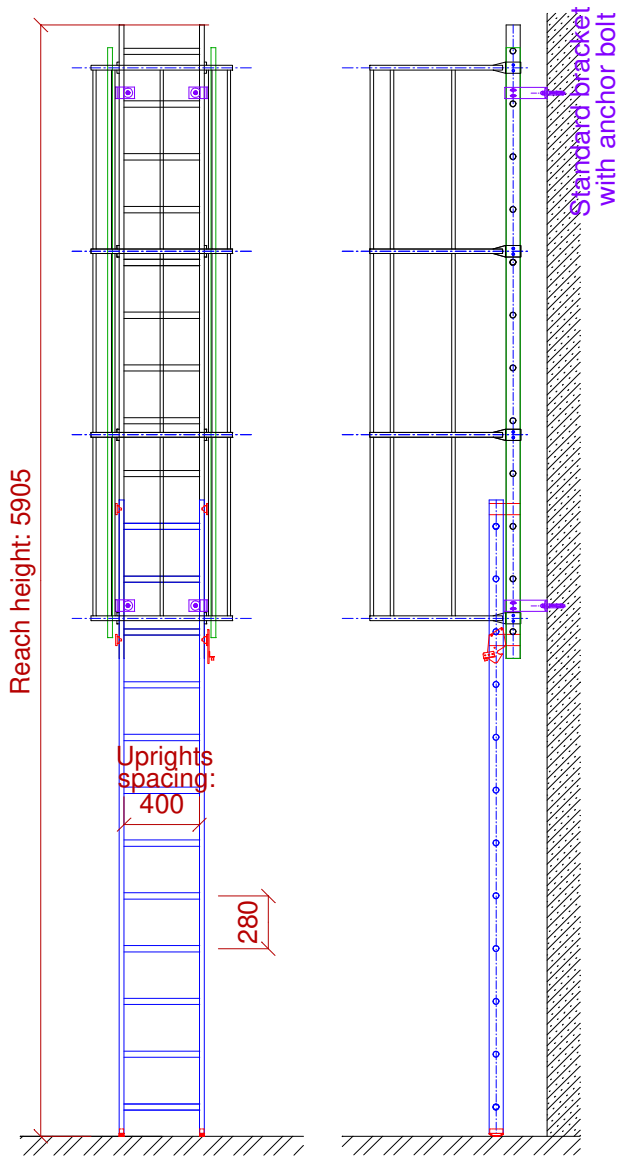

# SINGLE-02 DROP-DOWN LADDER with CAGE and standard BRACKETS

## Ladder down

Anchors axe distance: 350