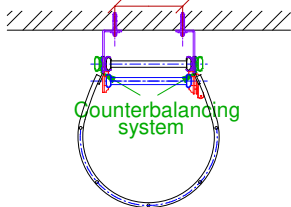

# SINGLE-02 DROP-DOWN LADDER with CAGE and standard BRACKETS

## Ladder down

Anchors axe distance: 350