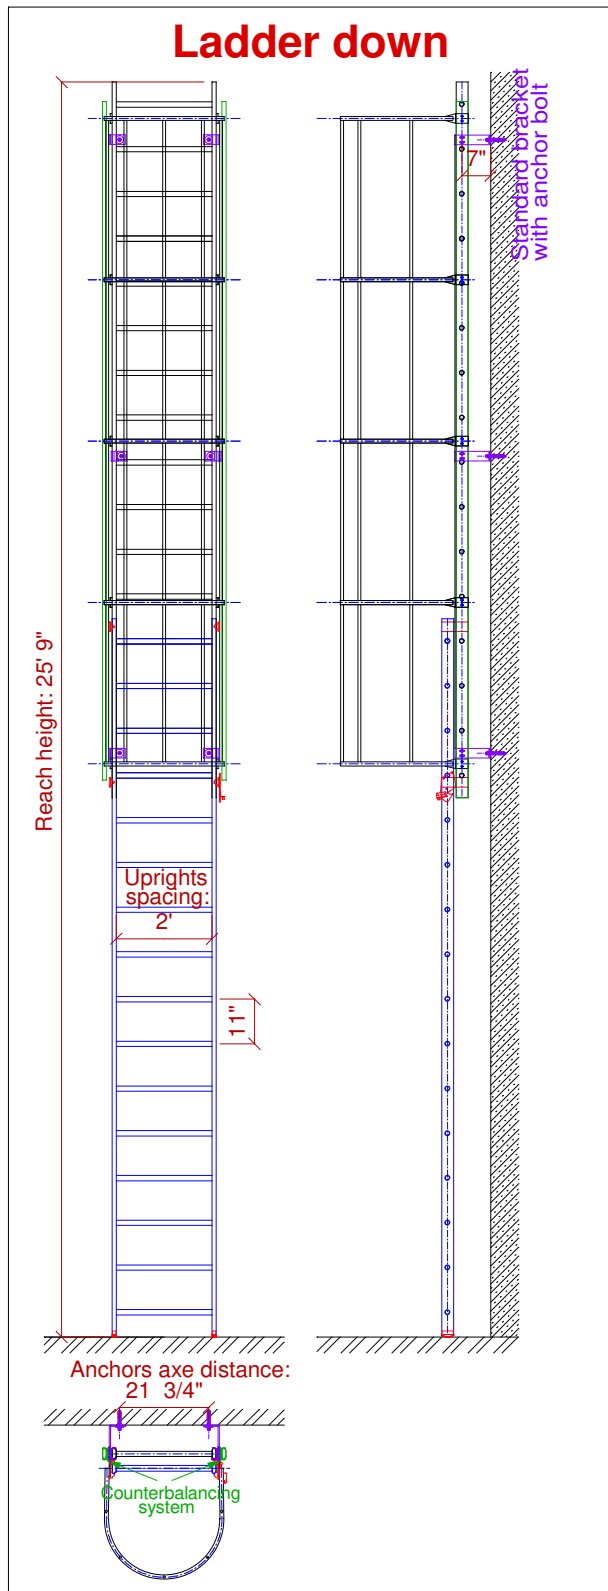

SINGLE-05 DROP-DOWN LADDER with CAGE and standard BRACKETS

DO NOT COPY

© Jomy

ALL RIGHTS RESERVED

JOMY®