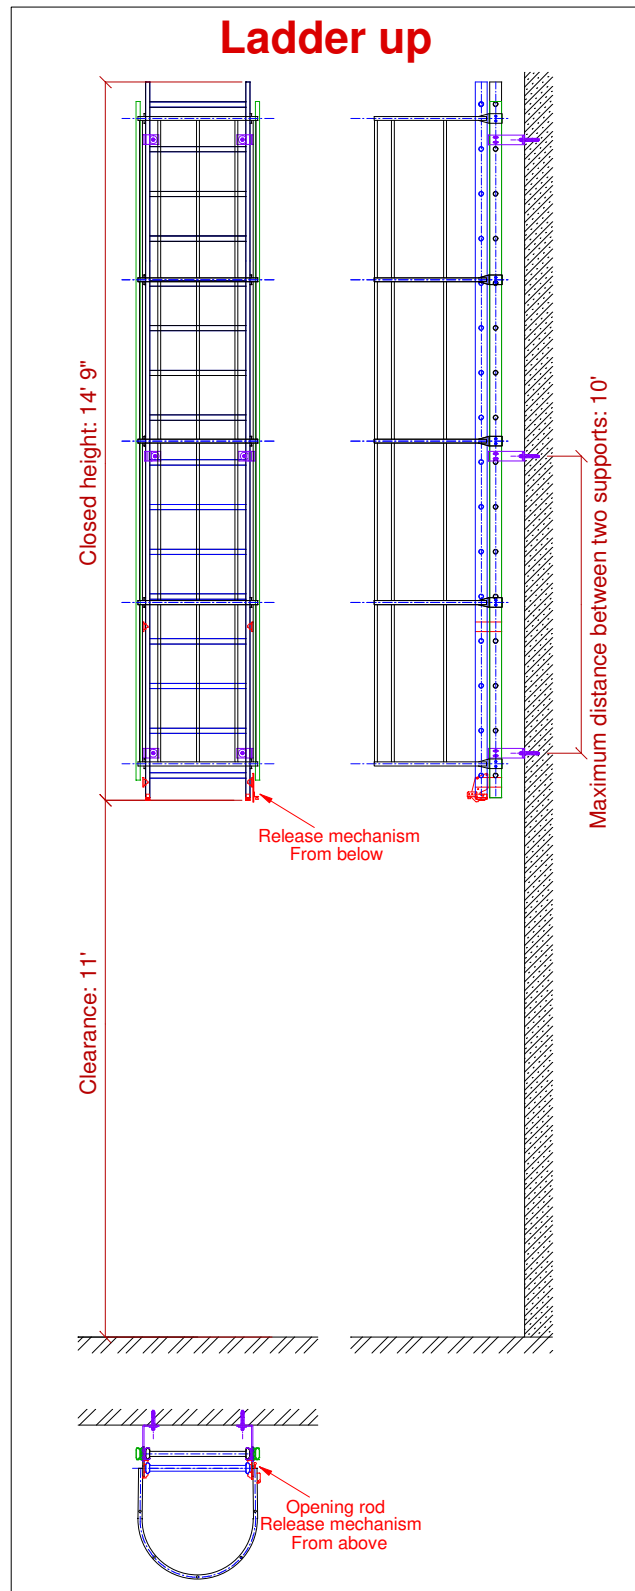

SINGLE-05 DROP-DOWN LADDER with CAGE and standard BRACKETS

DO NOT COPY

© Jomy

ALL RIGHTS RESERVED

JOMY®