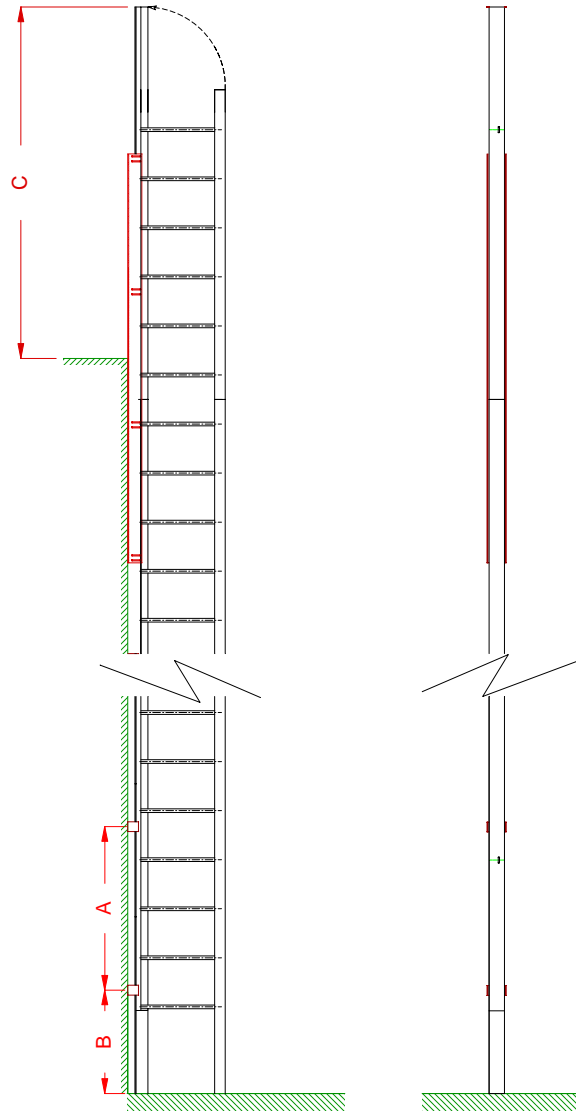

MINI-JOMY LADDER WITH OVERSHOOT PROFILE PERPENDICULAR TO THE WALL

Front View

Side View

Top View

Dimensions		
A	max. 1000mm	max. 3' 3 3/8"
B	max. 650mm	max. 2'1"
C	max. 2250mm	max 7' 4 6/10"
D	605mm	1' 11 13/16"
E	133mm	5 1/4"
F	120mm	4 3/4"