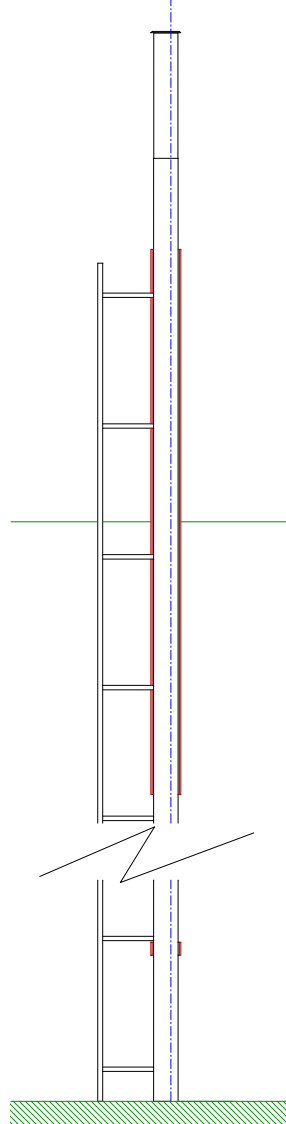

# JOMY LADDER WITH OVERSHOOT PROFILE

*Side View*

*Front View*

*Top View*

Dimensions		
A	max 250mm	max ' 4 6/10"
B	680mm	2' 2 3/4"
C	381mm	1' 3"

**DO NOT COPY**

© Jomy

**ALL RIGHTS RESERVED**