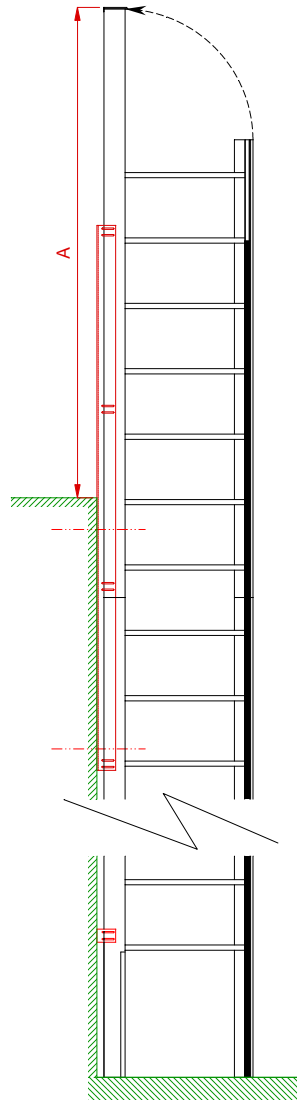

# JOMY LADDER WITH OVERSHOOT PROFILE

*Side View*

*Front View*

*Top View*

Dimensions		
A	max 250mm	max ' 4 6/10"
B	680mm	2' 2 3/4"
C	381mm	1' 3"

**DO NOT COPY**

© Jomy

**ALL RIGHTS RESERVED**