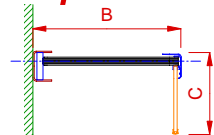

# JOMY LADDER WITH OVERSHOOT PROFILE

*Side View*

*Front View*

*Top View*

Dimensions		
A	max 250mm	max ' 4 6/10"
B	680mm	2' 2 3/4"
C	381mm	1' 3"

**DO NOT COPY**

© Jomy

**ALL RIGHTS RESERVED**