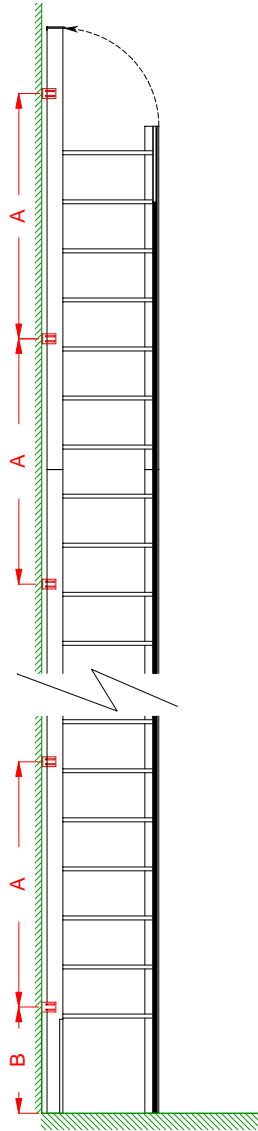

STANDARD JOMY LADDER PERPENDICULAR TO THE WALL

Front View

Side View

Top View

Dimensions		
A	max. 1500mm	max. 4' 11"
B	max. 650mm	max. 2' 1"
C	680mm	2' 2 3/4"
D	381mm	1' 3"
E	133mm	5 1/4"
F	182mm	7 5/32"

DO NOT COPY