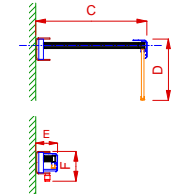

STANDARD JOMY LADDER PERPENDICULAR TO THE WALL

Front View

Side View

Top View

Dimensions		
A	max. 1500mm	max. 4' 11"
B	max. 650mm	max. 2' 1"
C	680mm	2' 2 3/4"
D	381mm	1' 3"
E	133mm	5 1/4"
F	182mm	7 5/32"

DO NOT COPY