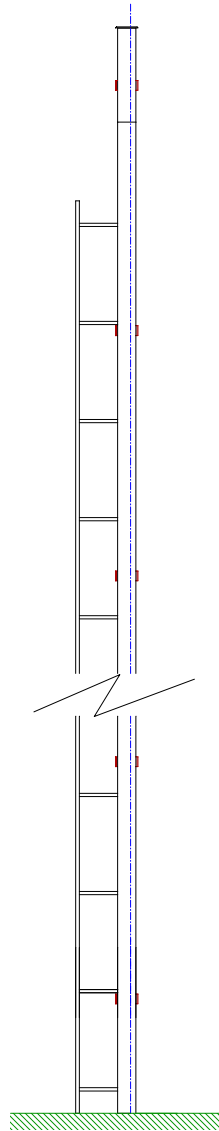

STANDARD JOMY LADDER PERPENDICULAR TO THE WALL

Front View

Side View

Top View

Dimensions		
A	max. 1500mm	max. 4' 11"
B	max. 650mm	max. 2' 1"
C	680mm	2' 2 3/4"
D	381mm	1' 3"
E	133mm	5 1/4"
F	182mm	7 5/32"

DO NOT COPY