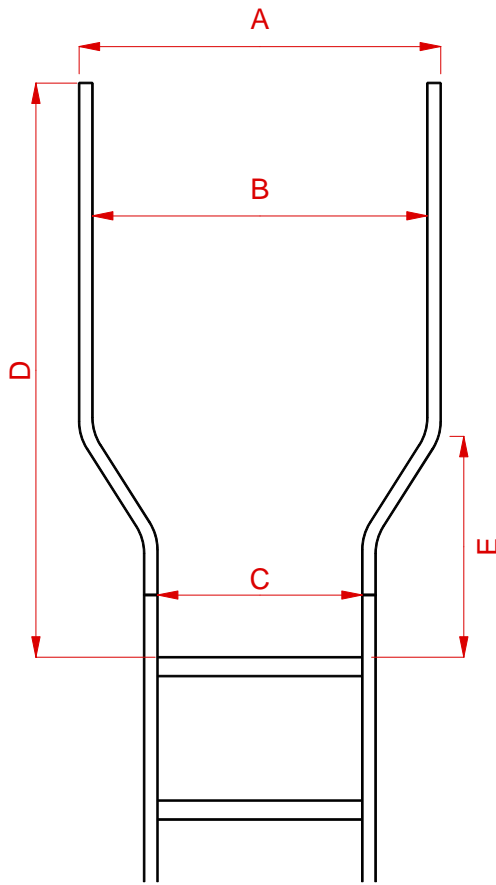

FIXED LADDER 400MM

Widened upright extensions for access

Dimensions		
A	706mm	2' 3 3/4"
B	655mm	2' 1 3/4"
C	400mm	16'
D	1140mm	3' 8 7/8"
E	430mm	1' 5"

DO NOT COPY

© Jomy

ALL RIGHTS RESERVED

JOMY®